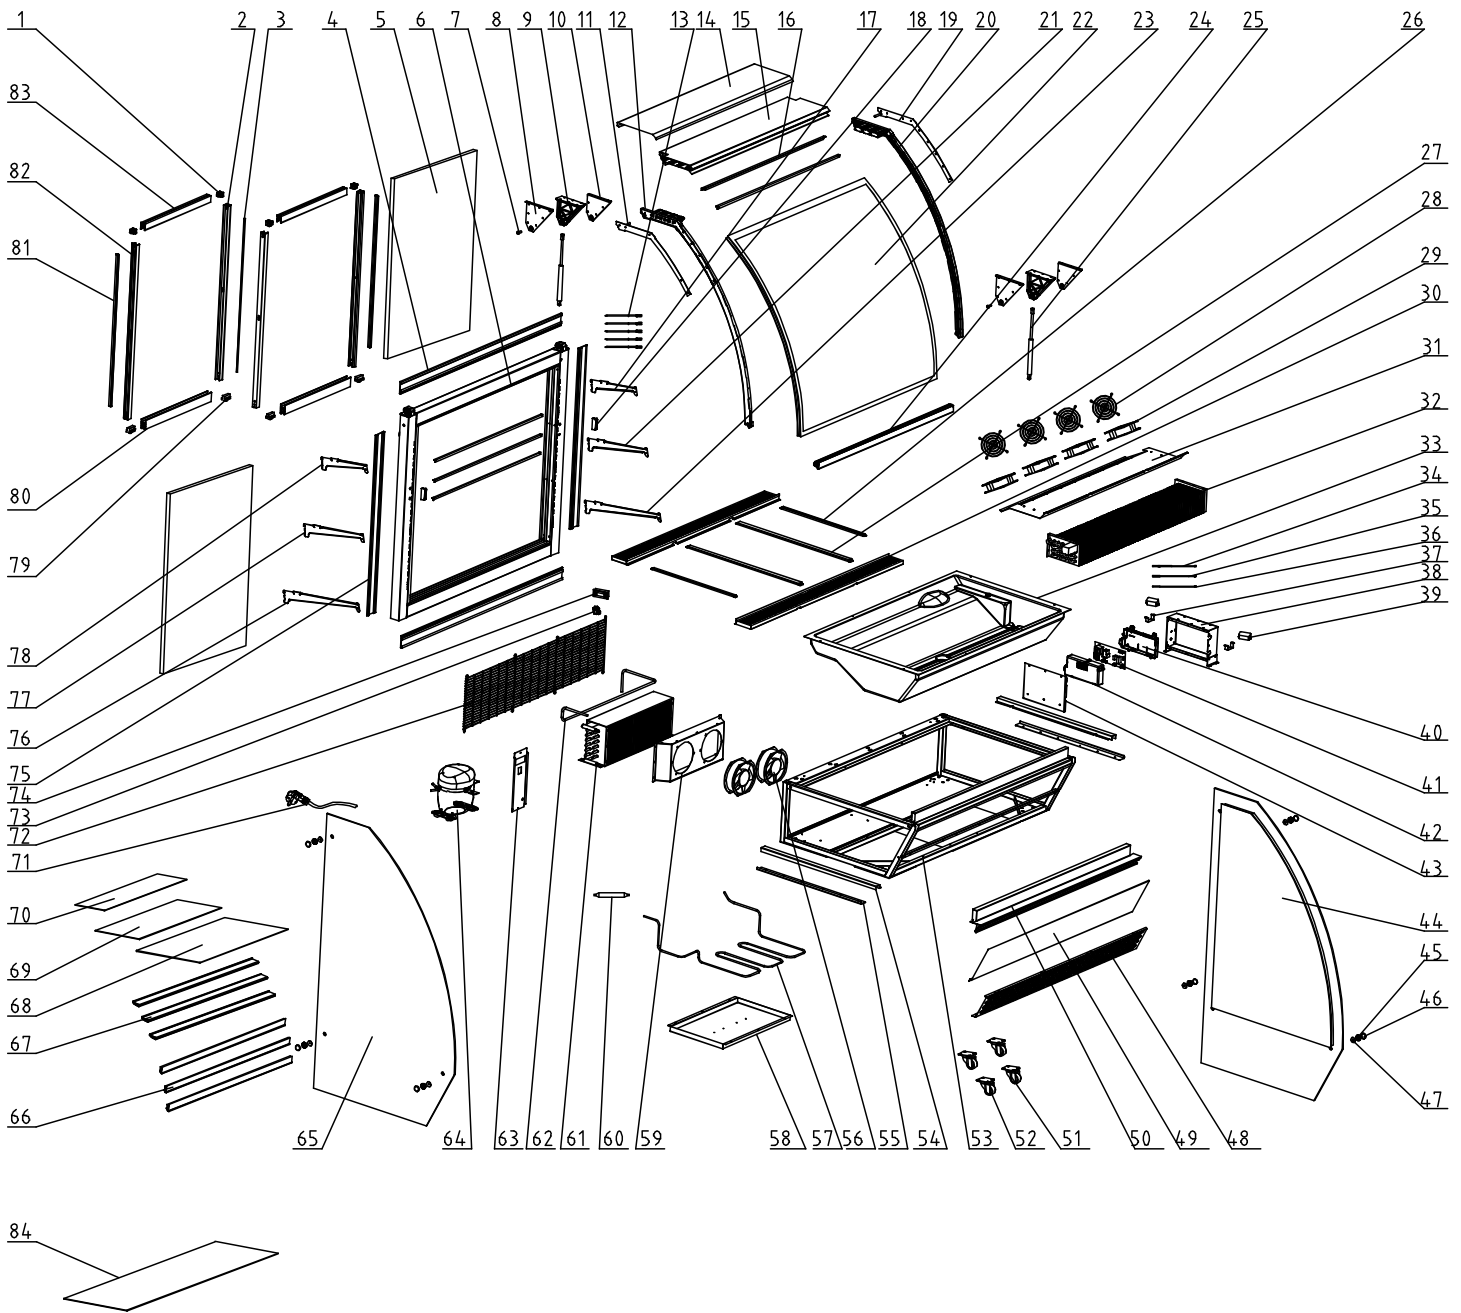

Parts Breakdown

Model RS-CN-0860 46471

Parts Breakdown

Model RS-CN-0860 46471

Item No.	Description	Position	Item No.	Description	Position	Item No.	Description	Position
AE324	Upper Door Frame Fixer for 46471	1	AE352	Fan Motor for 46471	29	AE380	Water Tray for 46471	58
AE325	Right Door Frame for 46471	2	AE353	Vent Tray for 46471	30	AE381	Motor Bracket for 46471	59
AE326	Door Seal for 46471	3	AE354	Evaporator Cover for 46471	31	30624	Dry Filter for 46471	60
AE327	Upper and Bottom Outer Frames for 46471	4	AE355	Evaporator for 46471	32	AE382	Condenser for 46471	61
AE328	Door Glass for 46471	5	AE356	Evaporator Frame for 46471	33	AE383	Return Air Tube for 46471	62
AE329	Door Frame Sets for 46471	6	AE357	Temperature Probe for 46471	34	AE384	Display Panel for 46471	63
AE330	Brace Connecting Pin for 46471	7	AE358	Compressor Protect Probe for 46471	35	68199	Compressor	64
AE331	Brace Left Connecting Plate Threaded Hole for 46471	8	AE359	Defrost Probe for 46471	36	AE386	Left Glass for 46471	65
AE332	Brace Connecting Plate Seat for 46471	9	AE360	Power Fixing Board for 46471	37	AE387	Price Tag for 46471	66
AE333	Brace Right Connecting Plate for 46471	10	AE361	Main Control Box for 46471	38	AE388	Metal Shelf Support for 46471	67
AE334	Arc Left Stiffening Plate for 46471	11	AE362	LED Transformer for 46471	39	AE389	Shelf Glass Bottom for 46471	68
30563	Left Door Frame for 46471	12	62917	Motherboard Fixing Box for 46471	40	AE390	Shelf Glass Middle for 46471	69
AE336	Power Cord Black for 46471	13	AE364	Bottom Cover of Main Board Fixing Box Large for 46471	42	AE391	Shelf Glass Top for 46471	70
AE337	Arc Door Top Decoration Plate for 46471	14	AE365	Main Control Box Cover for 46471	43	AE392	Power Cord for 46471	71
AE338	Arc Door Top Plate for 46471	15	AE366	Right Glass for 46471	44	AE393	Back Grill for 46471	72
AE339	LED Lights for 46471	16	AE367	Nut Gasket for 46471	45	62912	Switch for 46471	73
AE340	Right Top Shelf Holder for 46471	17	AE368	Nut Decoration for 46471	46	AE394	Digital Controller for 46471	74
AE341	Brace Holder for 46471	18	AE369	Decoration Nut Gasket for 46471	47	AE395	Left and Right Outer Frame for 46471	75
AE342	Arc Right Stiffening Plate for 46471	19	AE370	Front Condenser Ventilation Plate for 46471	48	AE396	Left Bottom Shelf Holder for 46471	76
AE343	Right Arc Door Frame for 46471	20	AE371	Front Panel for 46471	49	AE397	Left Middle Shelf Holder for 46471	77
AE344	Right Middle Shelf Holder for 46471	21	AE372	Front Black Decorative Strip for 46471	50	AE398	Left Top Shelf Holder for 46471	78
AE345	Arc Door Glass for 46471	22	AE373	Castor for 46471	51	AE399	Pulley Assembly for 46471	79
AE346	Right Bottom Shelf Holder for 46471	23	AE374	Castor with Brake for 46471	52	AE400	Bottom Door Frame for 46471	80
AE347	Arc Door Handle Frame for 46471	24	AE375	Underframe Assembly for 46471	53	AE401	Door Gasket for 46471	81
AE348	Gas Spring for 46471	25	AE376	Side Glass Mate for 46471	54	AE402	Left Door Frame for 46471	82
AE349	Vent Tray Glass Support Plate 1 for 46471	26	AE377	Left and Right Side Glass Support Plate for 46471	55	AE403	Top Upper Door Frame for 46471	83
AE350	Vent Tray Glass Support Plate 2 for 46471	27	AE378	Fan Motor for 46471	56	AE404	Base Glass for 46471	84
71234	Fan Net for 46471	28	AE379	High Pressure Copper Tube for 46471	57			